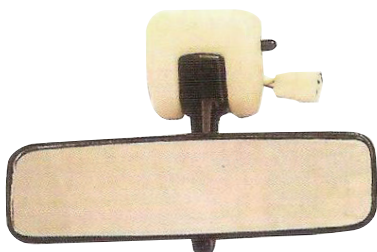

AK-7961

50PCS/3.2CFT N.W.12KG G.W.14KG

TYO HIACE YH-50 W/LAMP

AK7961