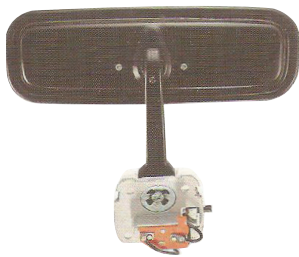

AK-7963

50PCS/3.2CFT N.W.19KG G.W.21KG

TYO HIACE'90 W/LAMP

AK7963