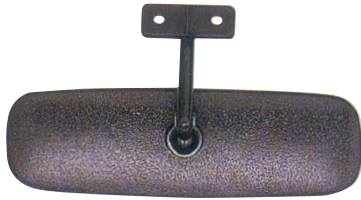

AK-7920

100PCS/2.6CFT N.W.12KG G.W.14KG

DAH TAFT JEEP S-10P

AK79120