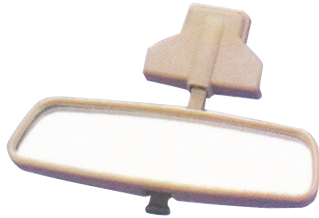

INDOOR MIRROR

AK-7945

50PCS/4CFT N.W.15KG G.W.17KG

MTB NEW PAJERO MONTERO LANCER#93

AK7945
AK7945-1